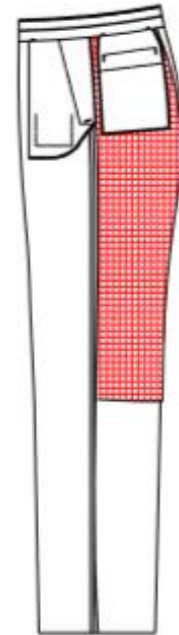

Lining Style

T-3500
No pant lining

T-3501
Default Front lining,
pocket outside the lining

T-3502
Front lining,
pocket inside the lining

T-3507
Cylinder full trouser lining

T-3508
1/2 back lining, pockets outside