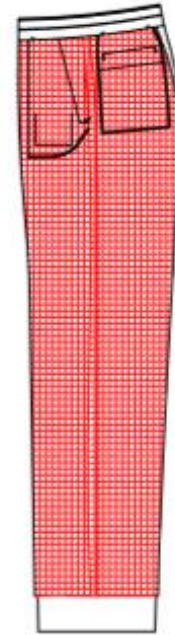

Lining Style

T-3500
No pant lining

T-3501
Default Front lining,
pocket outside the lining

T-3502
Front lining,
pocket inside the lining

T-3507
Cylinder full trouser lining

T-3508
1/2 back lining, pockets outside